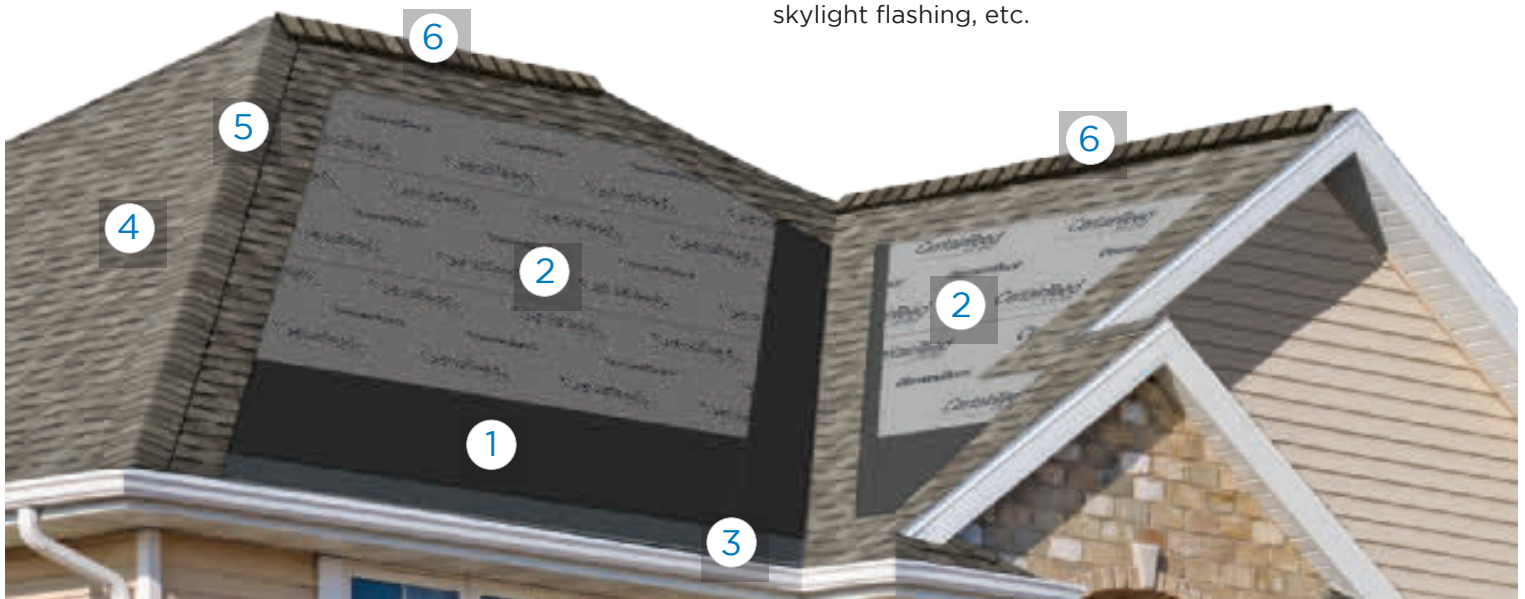

Shingles are just the beginning - to keep your new roof performing and looking great for years to come it takes a complete CertainTeed Integrity Roof System approach.

1. Waterproofing Underlayment

The first step in your defense against the elements. Self-adhering underlayment is installed at vulnerable areas of your roof to help prevent leaks from wind-driven rain and ice dams.

2. Water-Resistant Underlayment

Provides a protective layer over the roof deck and acts as a secondary barrier against leaks.

3. Starter Shingles

Starter Shingles are the first course of shingles that are installed and designed to work in tandem with the roof shingles above for optimal shingle sealing and performance.

4. Shingles

Choose from a variety of Good-Better-Best styles to complement any roof design and fit your budget.

5. Hip & Ridge Caps

Available in numerous profiles, these accessories are used on the roof's hip and ridge lines for a distinctive finishing touch to your new roof.

6. Ventilation

A roof that breathes is shown to perform better and last longer. Ridge Vents, in combination with Intake Vents, allow air to flow on the underside of your roof deck, keeping the attic cooler in the summer and drier in the winter.

Metal Flashings

In order to qualify for the SureStart PLUS 5-STAR Warranty, all metal flashings on the roof must be replaced, including step, sidewall, chimney, skylight flashing, etc.