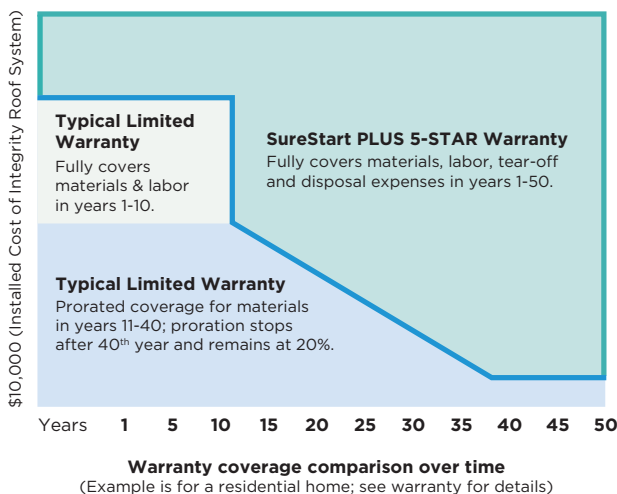

**Workmanship is covered for 25 years.

Flat Roof Sections: If a CertainTeed Flintlastic self-adhered roof system is part of the job, up to 10 squares will be covered for 12, 15 or 20 years depending upon the specific system installed. Refer to the Commercial Systems Specifications Manual for all other Flintlastic systems.

See CertainTeed's Asphalt Shingle Products Limited Warranty for complete details, conditions, limitations and exclusions. For a copy, go to www.certainteed.com or call 800-782-8777.

SureStart PLUS Protection for Your Investment

**Example of approximate cost for an average residential reroofing project:
Installed cost of an Integrity Roof System: \$10,000**

Projected Replacement Cost of an Integrity Roof System (assumes 2% Annual Inflation)		Value Provided by a Typical Limited Warranty	Value Provided by SureStart PLUS 5-STAR Coverage
Year	Projected Cost	Amount Provided	Amount Provided
1	\$10,200	\$6,120	\$10,200
5	\$11,041	\$6,625	\$11,041
10	\$12,190	\$7,314	\$12,190
11	\$12,434	\$3,233	\$12,434
20	\$14,859	\$2,972	\$14,859
30	\$18,114	\$2,415	\$18,114
40	\$22,080	\$1,472	\$22,080
50	\$26,916	\$1,794	\$26,916

This example is based on most shingle manufacturers limited warranties and is for illustrative purposes only. Actual costs will vary by region and roof type.

CertainTeed's SureStart PLUS 5-STAR Protection versus Limited Lifetime Warranty